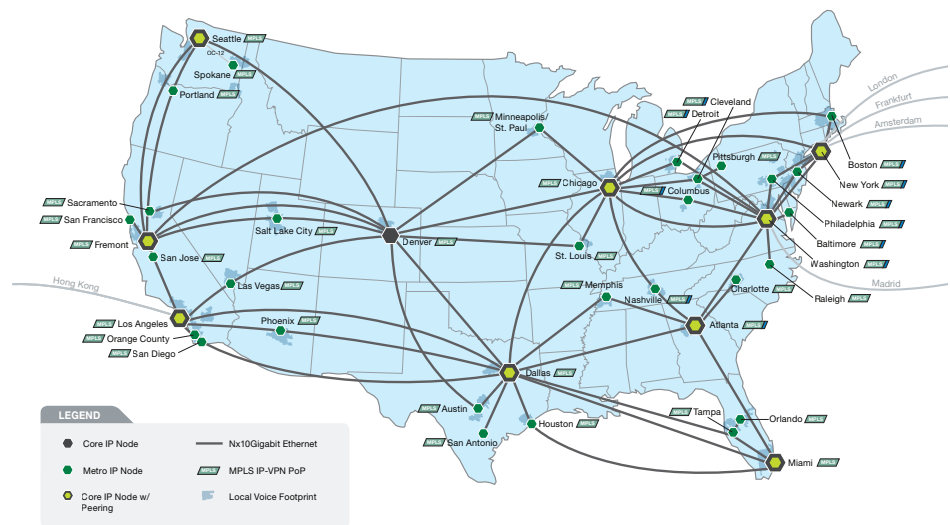

Benefits

- High-speed Internet service through the XO Tier 1 nationwide IP network
- Flexible access through fiber, Ethernet and carrier-grade broadband wireless capabilities, and scalable bandwidth options from 1.5 Mbps to 40 Gbps
- Redundant, reliable IP network infrastructure to ensure availability and Quality of Service
- Monitor bandwidth capacity with web-based monitoring and reporting tools
- Complete solution including circuit and equipment ordering, installation, 24 x 7 customer support and proactive network monitoring, and single invoice billing

Dedicated Internet Access

Reliable, high-speed Internet connectivity with guaranteed bandwidth

Today's businesses depend more and more on reliable access to real-time information and web-based Internet applications. With Dedicated Internet Access service, you benefit from business-grade access to the Internet over the XO Communications Tier 1 nationwide IP network at the fastest speeds possible. Take advantage of high-speed, guaranteed bandwidth to meet your heavy demands for Internet access or e-commerce applications. Dedicated Internet Access also provides you with simple, manageable and scalable high-capacity bandwidth choices, multiple access options, robust Service Level Agreements, and web-based monitoring and reporting tools.

IP Network

A Fast, Reliable Connection to the Internet

Count on XO Communications to give you fast, reliable, high-capacity Internet connectivity to support web-based applications that are essential to your revenue streams.

Designed specifically to meet your requirements and grow with your business, the XO Communications advanced network delivers the utmost in performance and robust Internet access.

XO Communications is among one of the very few facilities-based Tier 1 Internet