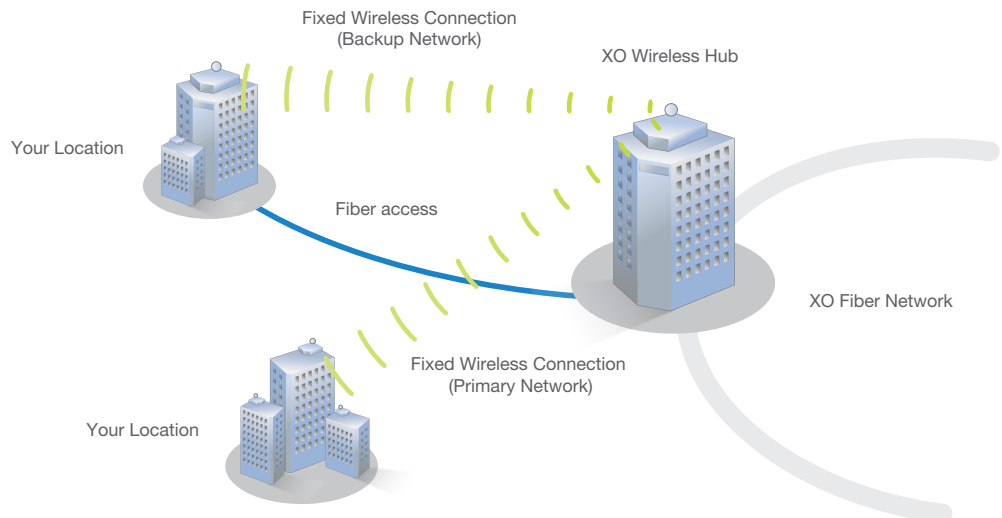

Fixed Wireless Access

Simple, Secure, & Reliable High-Speed Network Access, Delivered Wirelessly

Overview

Get the speed, performance and reliability of fiber for your communications and network needs, even if your business doesn't have direct fiber access. With Fixed Wireless Access, you have an alternative last-mile and metro-area access solution as your primary network, or as a redundancy solution to complement your existing wireline network.

Fixed Wireless network leverages our licensed, carrier-grade fixed wireless (LMDS) spectrum covering more than 85 major metropolitan markets across the United States. Your business can take advantage of our fixed wireless capabilities to directly

connect to the XO nationwide fiber network without the additional costs and time of deploying fiber directly to your business locations.

Use Fixed Wireless network to support and deliver a wide range of services directly to your business locations at speeds ranging from 10 Mbps to 1 Gbps. In addition, you can support your business continuity and network redundancy requirements with Fixed Wireless Access as back-up network to your fiber network.

Fixed Wireless Network Diagram